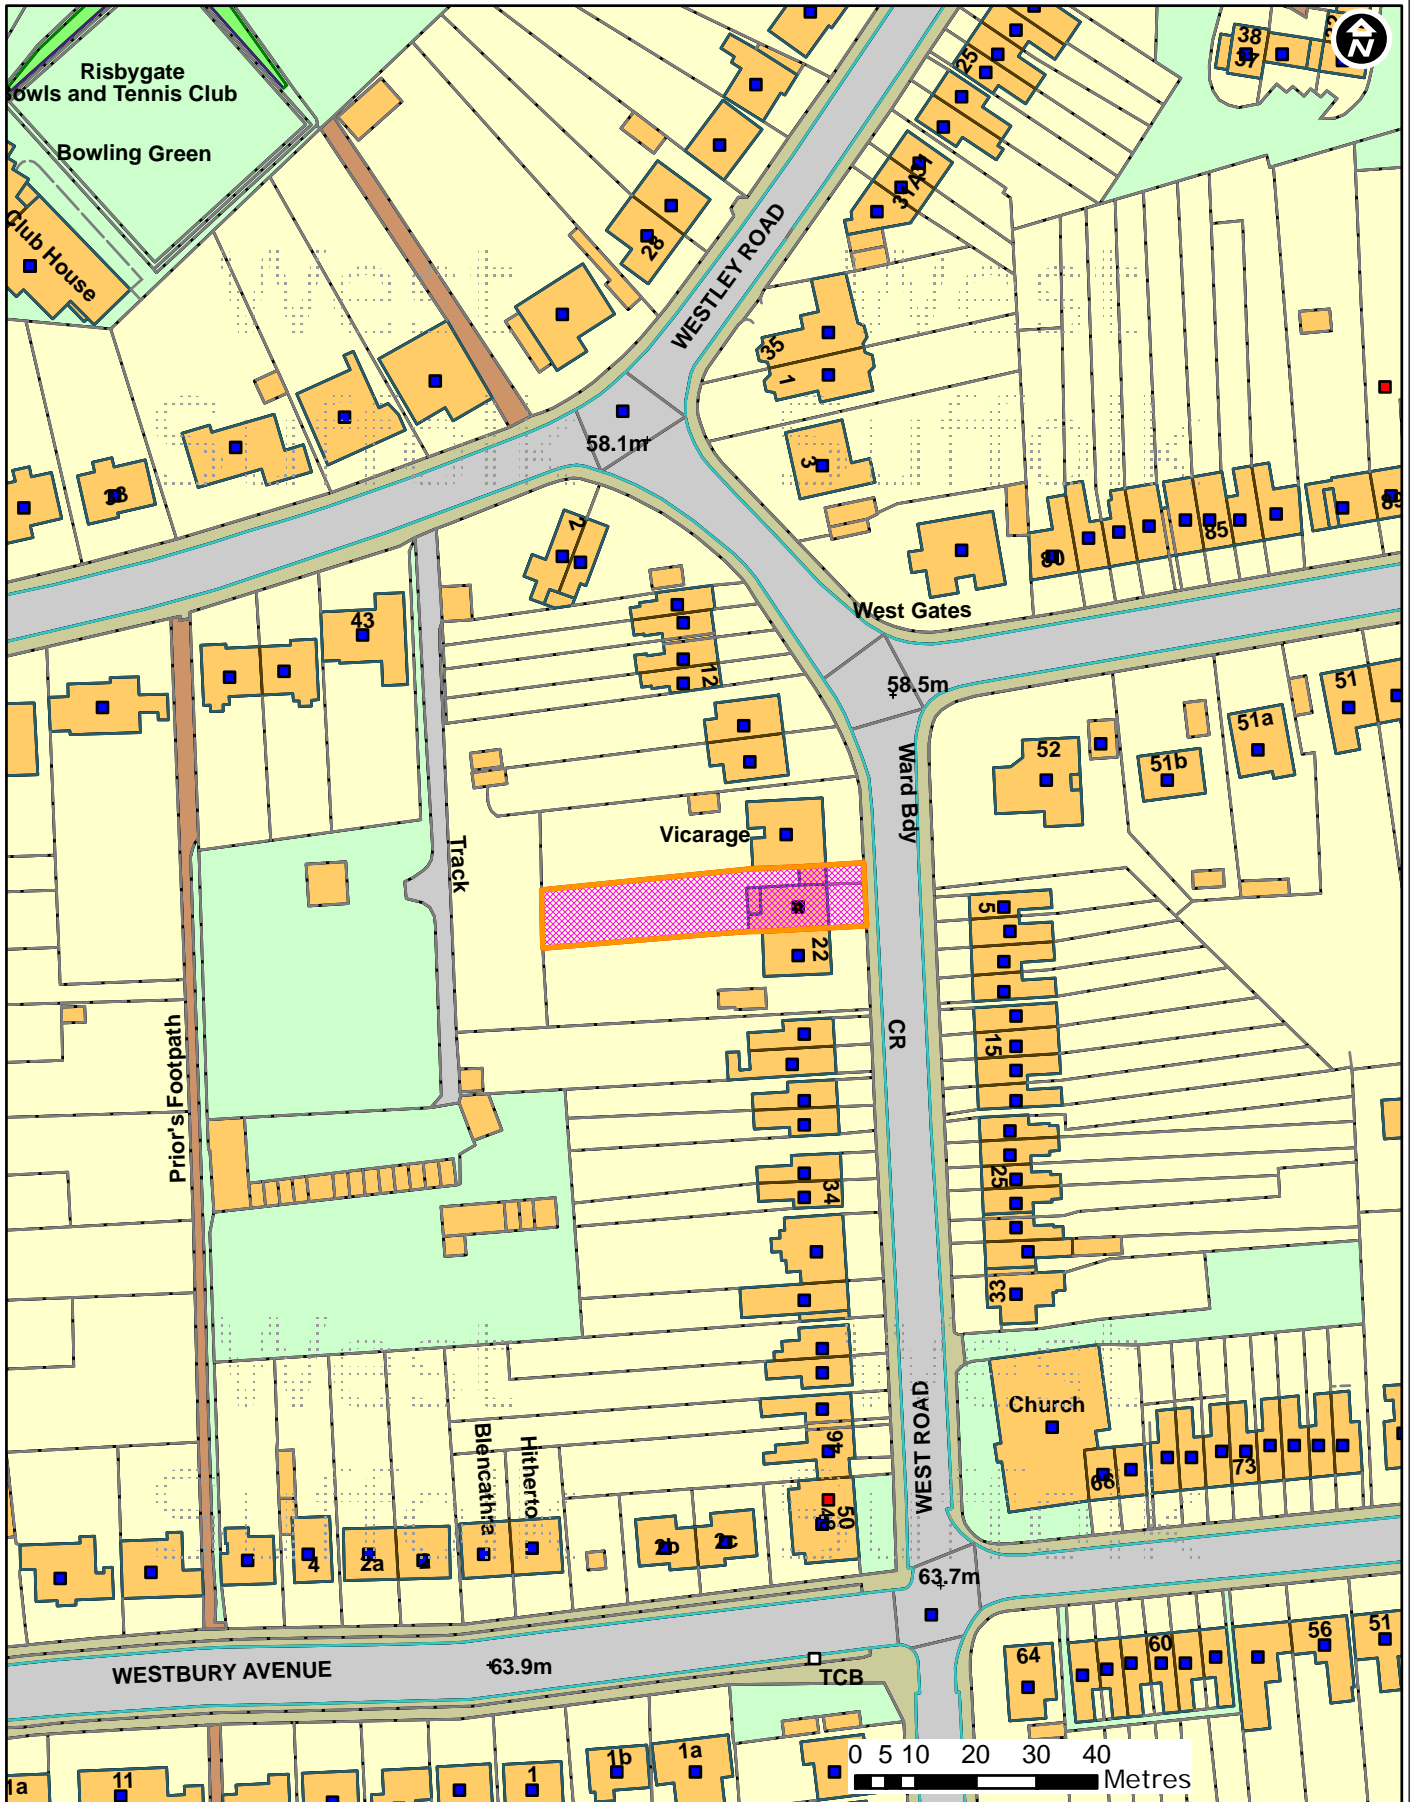

DC/16/0232/HH

20 West Road, Bury St Edmunds

Forest Heath • St Edmundsbury

**West Suffolk**  
working together

© Crown Copyright and database rights 2015 Ordnance Survey 100019675/100023282. You are not permitted to copy, sub-license, distribute or sell any of this data to third parties in any form. Use of this data is subject to terms and conditions. See [www.westsuffolk.gov.uk/disclaimer.cfm](http://www.westsuffolk.gov.uk/disclaimer.cfm).

Scale: 1:1,250  
Date: 17/03/2016